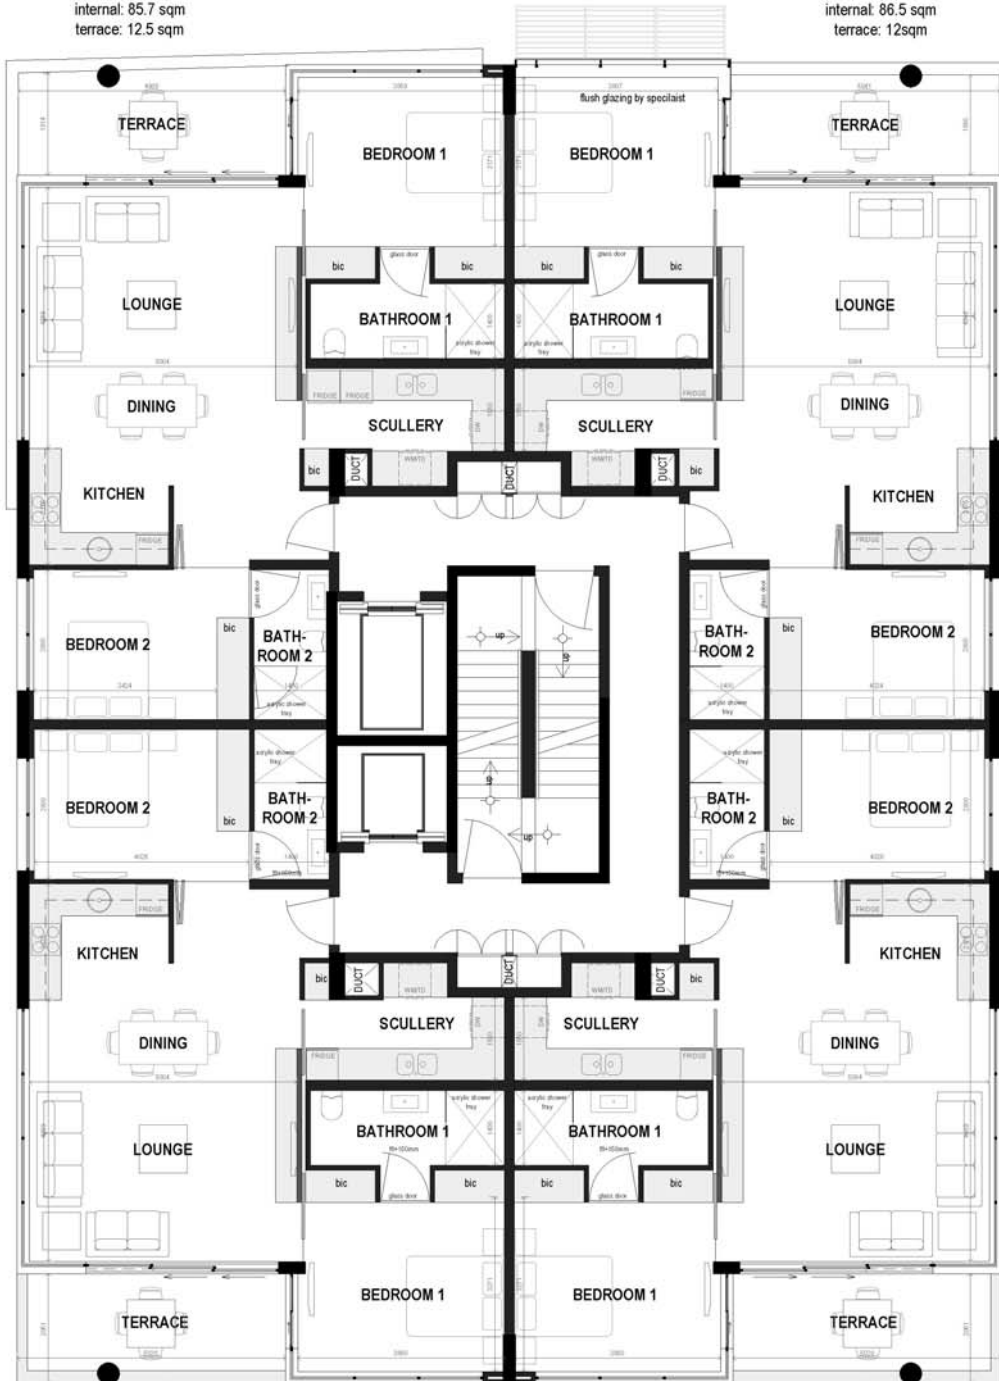

101 / 201 / 301 / 401 / 501 /
601 / 701 / 801
2 BED UNIT TYPE C1
98.2sqm
internal: 85.7 sqm
terrace: 12.5 sqm

102 / 202 / 302 / 402 / 502 /
602 / 702 / 802
2 BED UNIT TYPE C2
98.5sqm
internal: 86.5 sqm
terrace: 12sqm

704 / 804
2 BED UNIT TYPE C3
98.8sqm
internal: 85.7 sqm
terrace: 13.1sqm

703 / 803
2 BED UNIT TYPE C3
98.8sqm
internal: 85.7 sqm
terrace: 13.1sqm

7th-8th FLOOR PLAN

THE
LEGACY